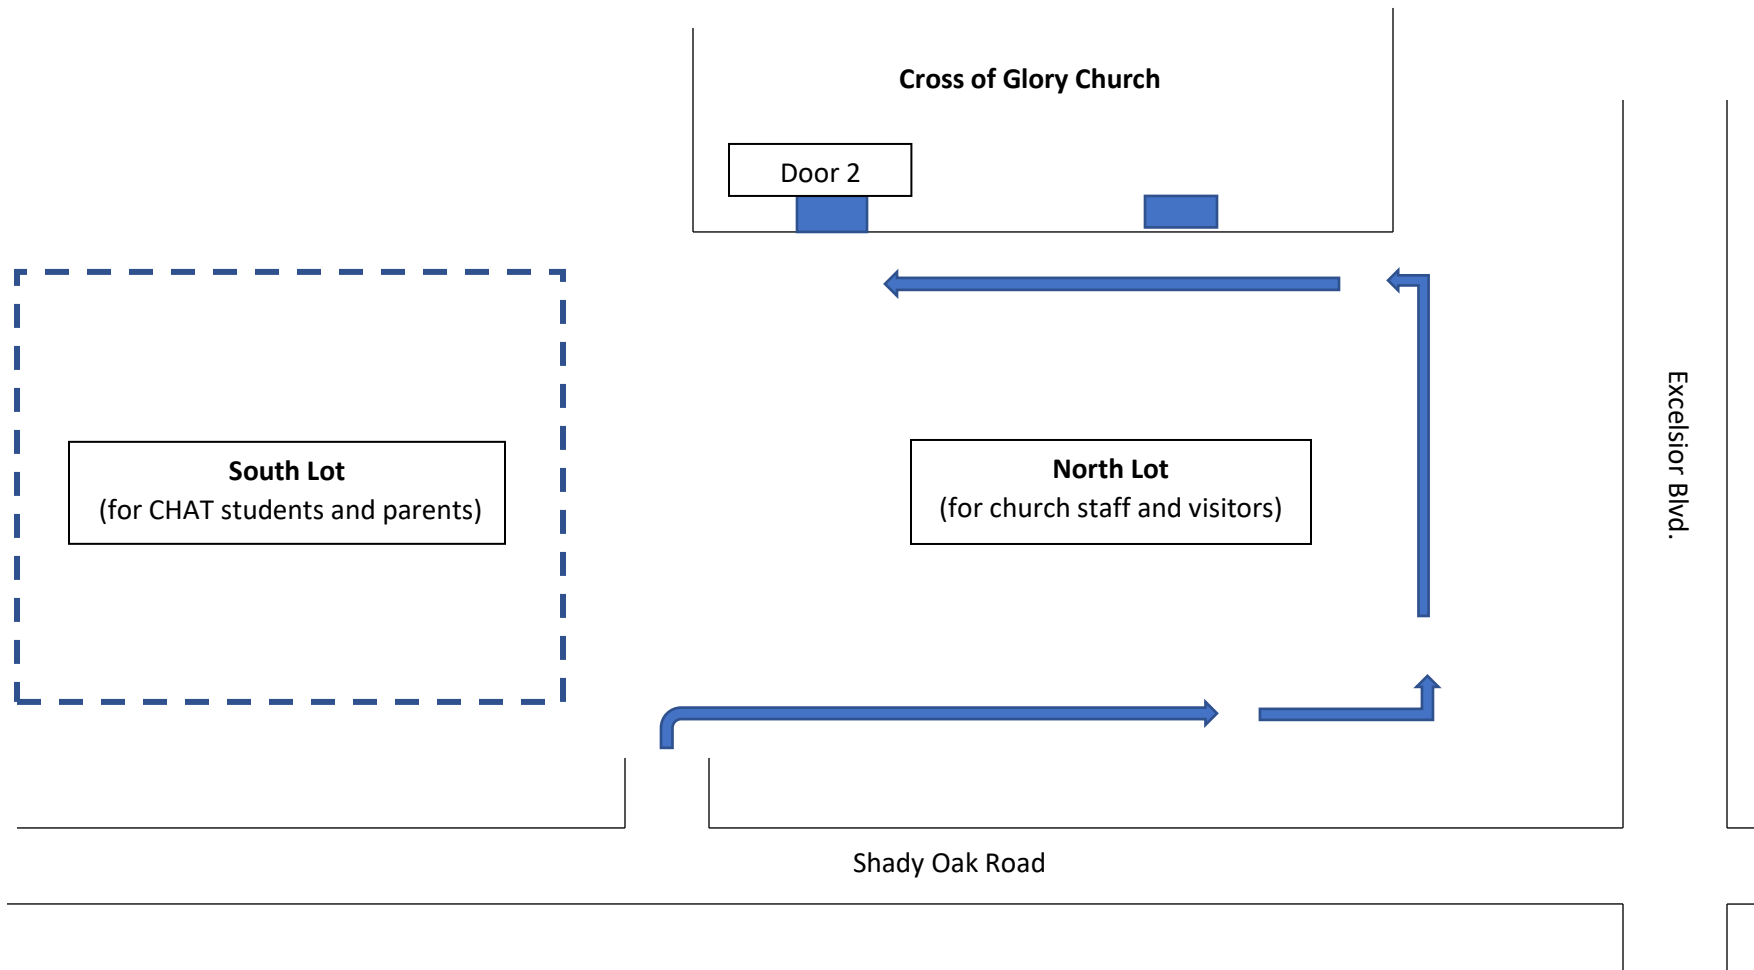

CHAT Parking Map

Parking: Park only in the South Lot

Drop-off & Pick-up: Follow the traffic flow as indicated by the arrows.

Students are to enter and exit only by the South Door.