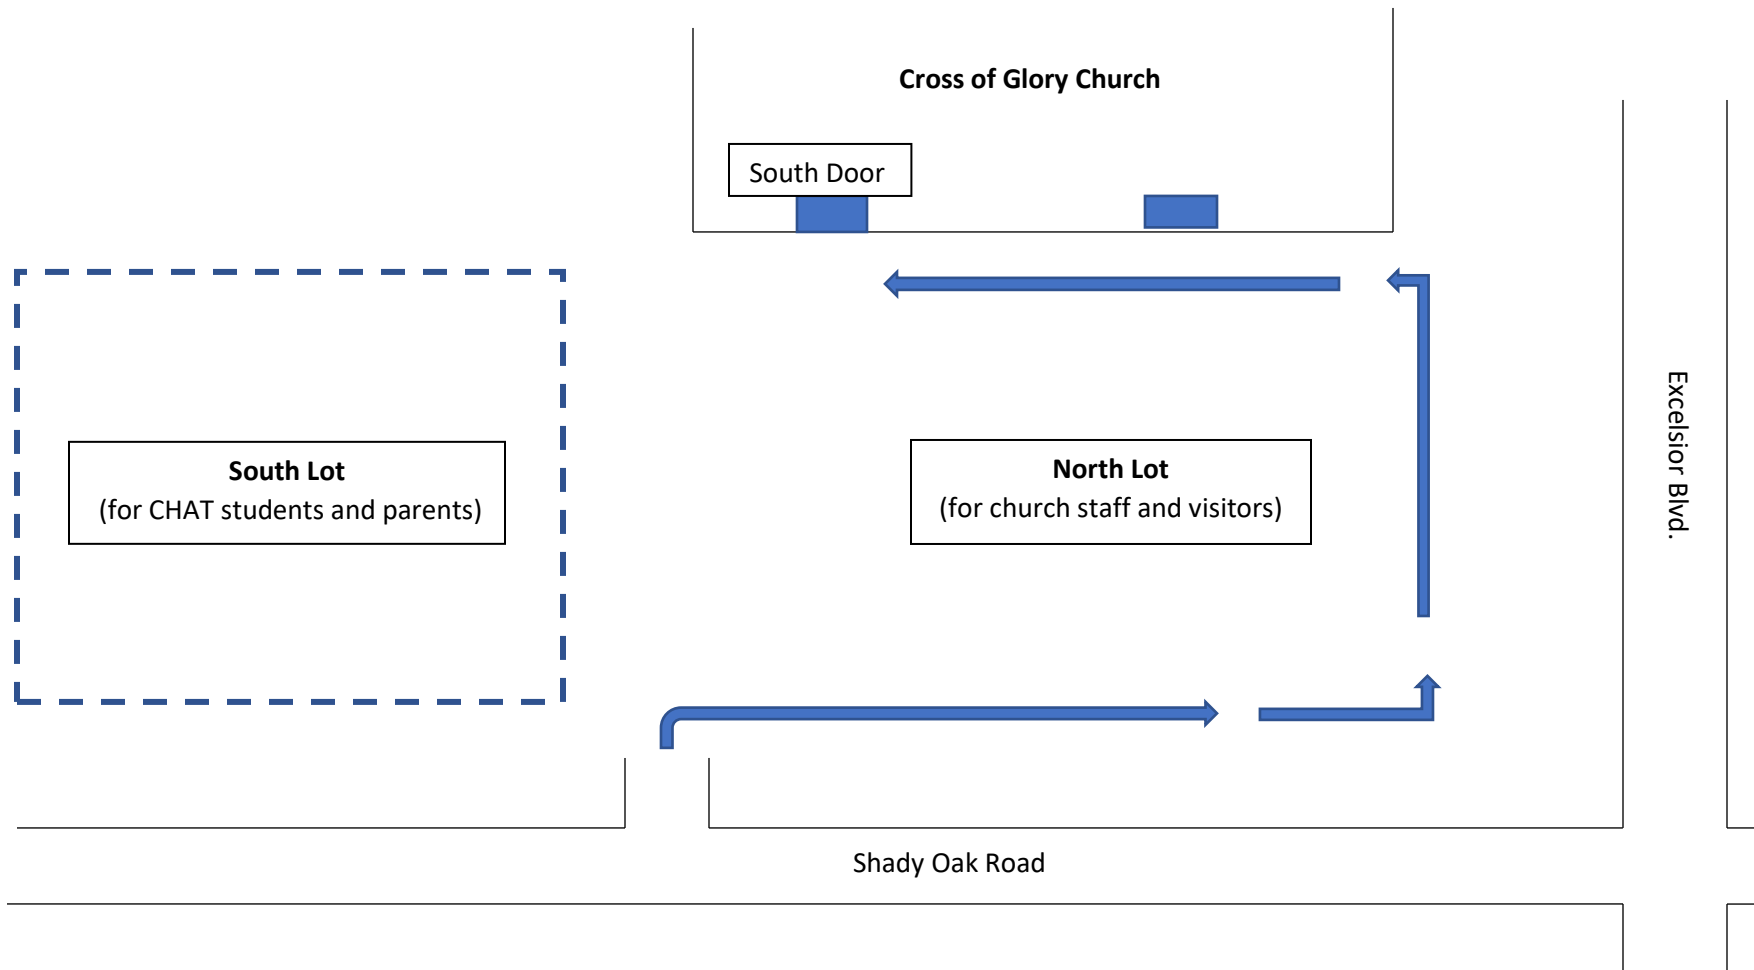

# CHAT Parking Map

**Parking:** Park only in the South Lot

**Drop-off & Pick-up:** Follow the traffic flow as indicated by the arrows.

**Students are to enter and exit only by the South Door.**